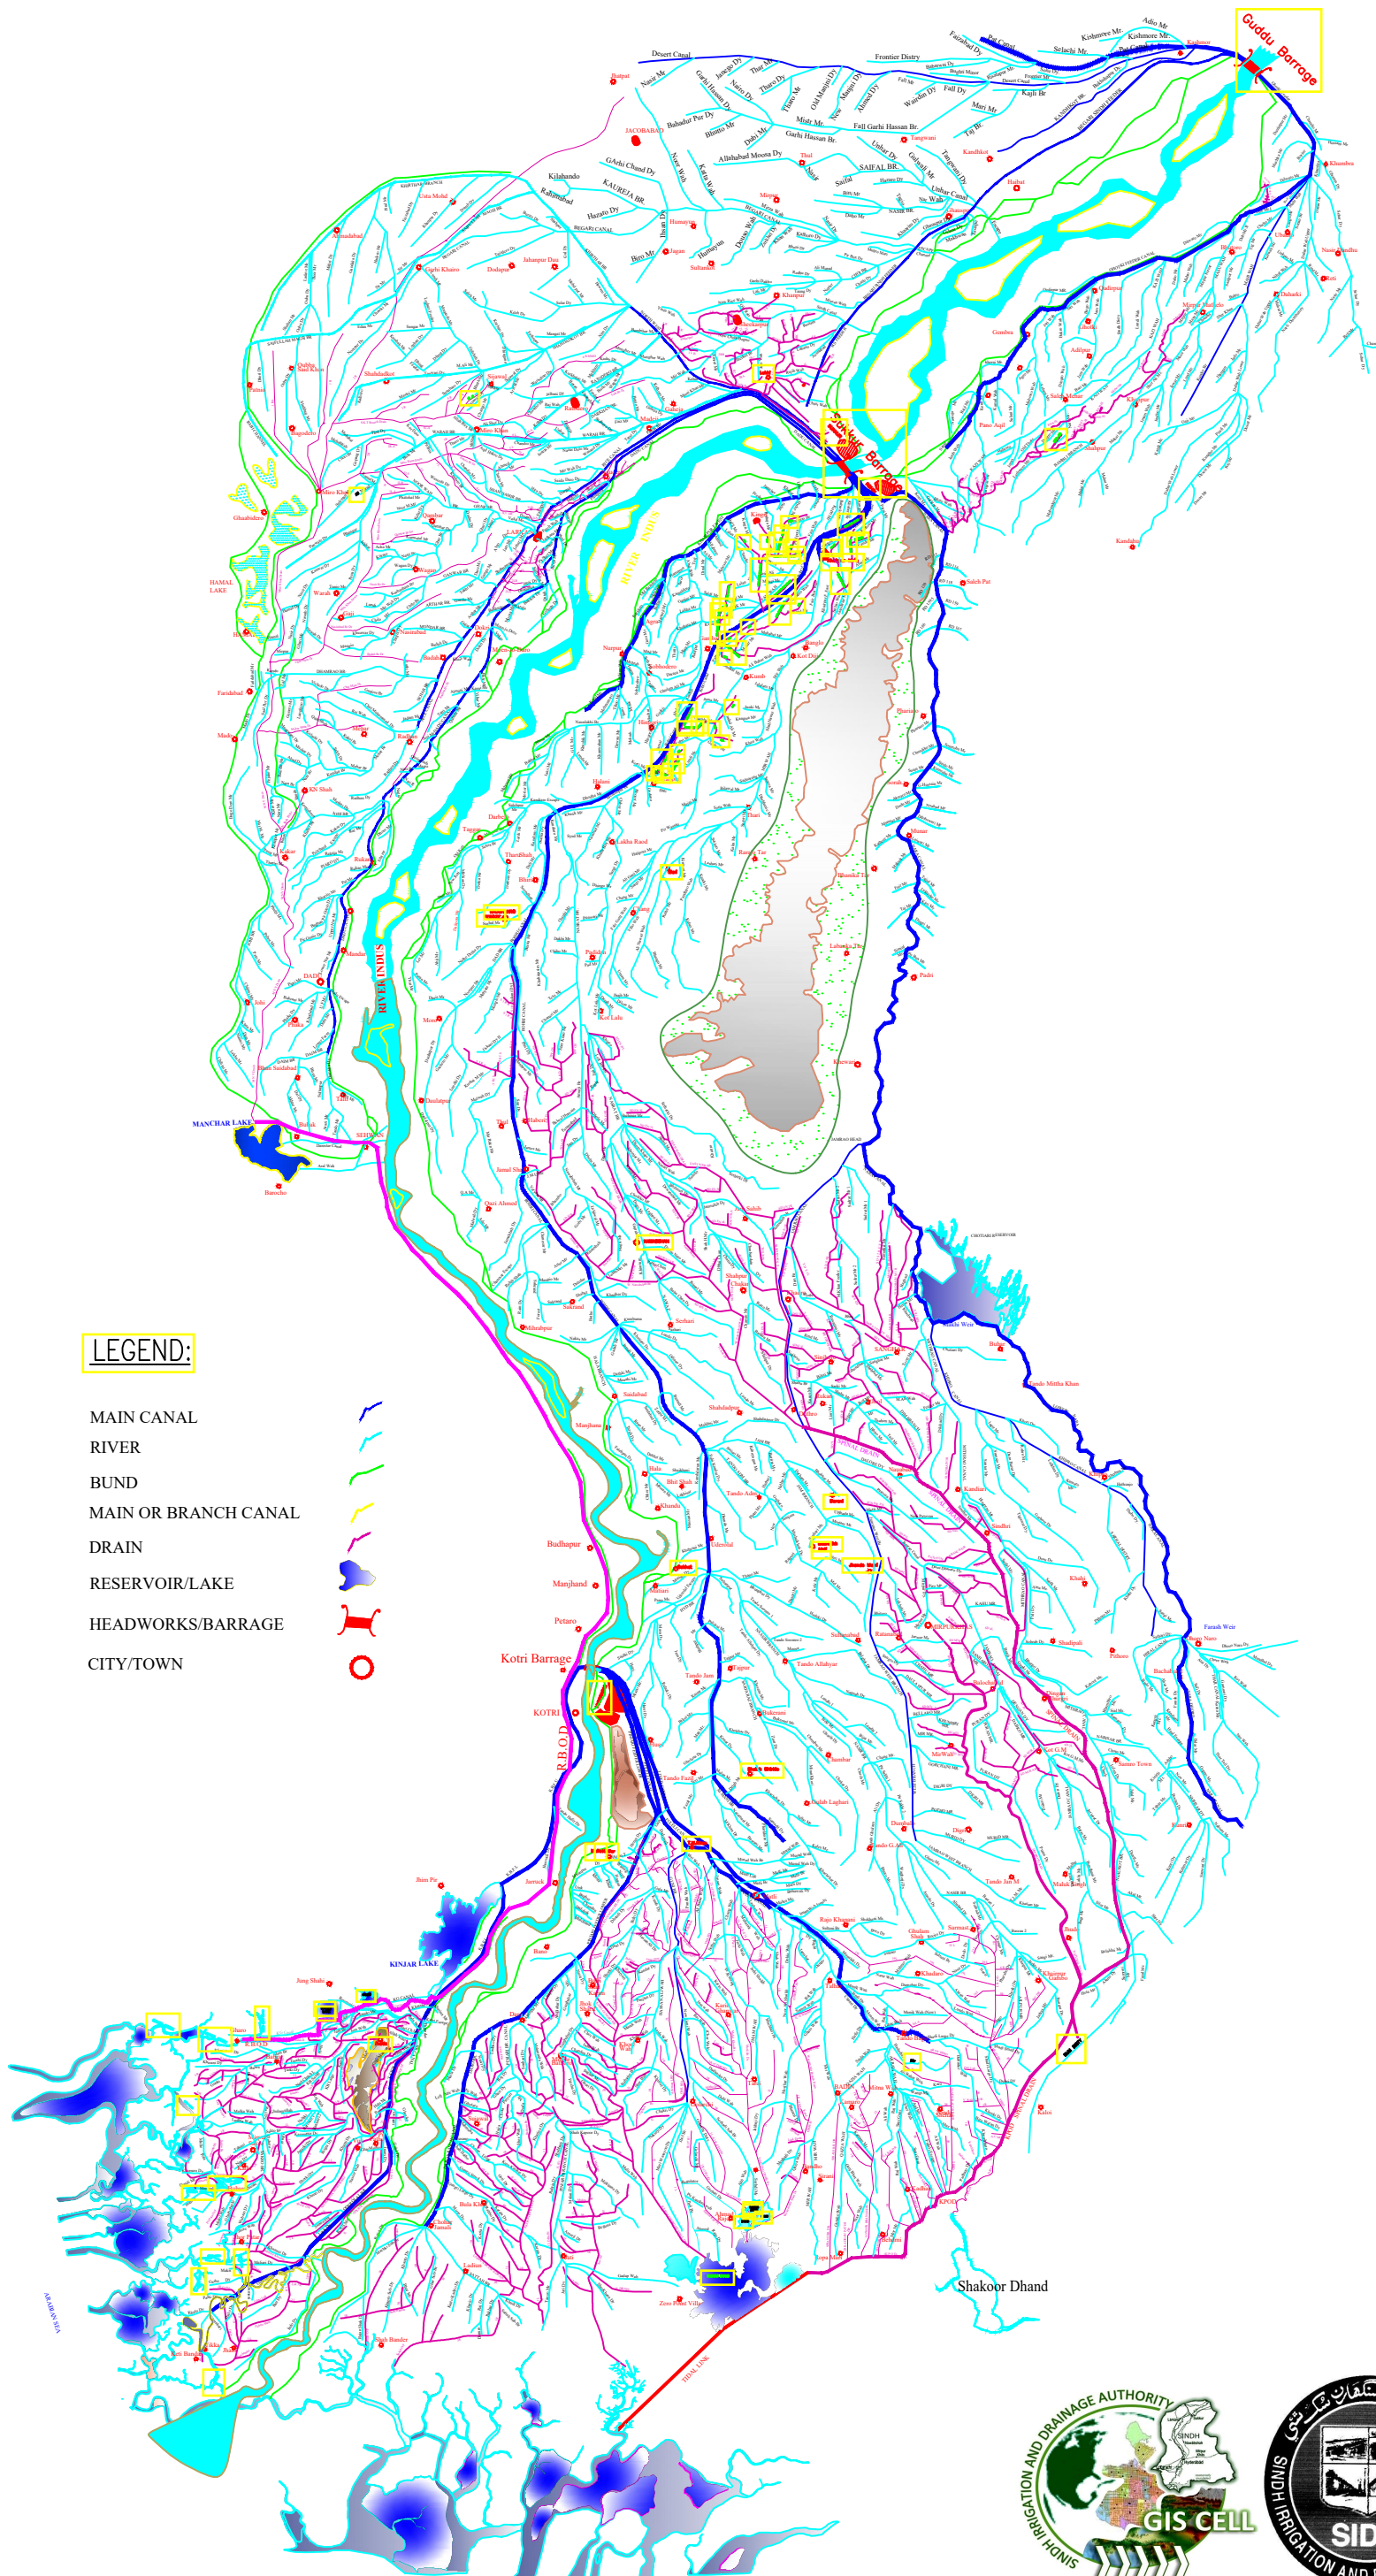

Index Plan

Guddu, Sukkur and Kotri Barrage Zones

LEGEND:

- MAIN CANAL
- RIVER
- BUND
- MAIN OR BRANCH CANAL
- DRAIN
- RESERVOIR/LAKE
- HEADWORKS/BARRAGE
- CITY/TOWN